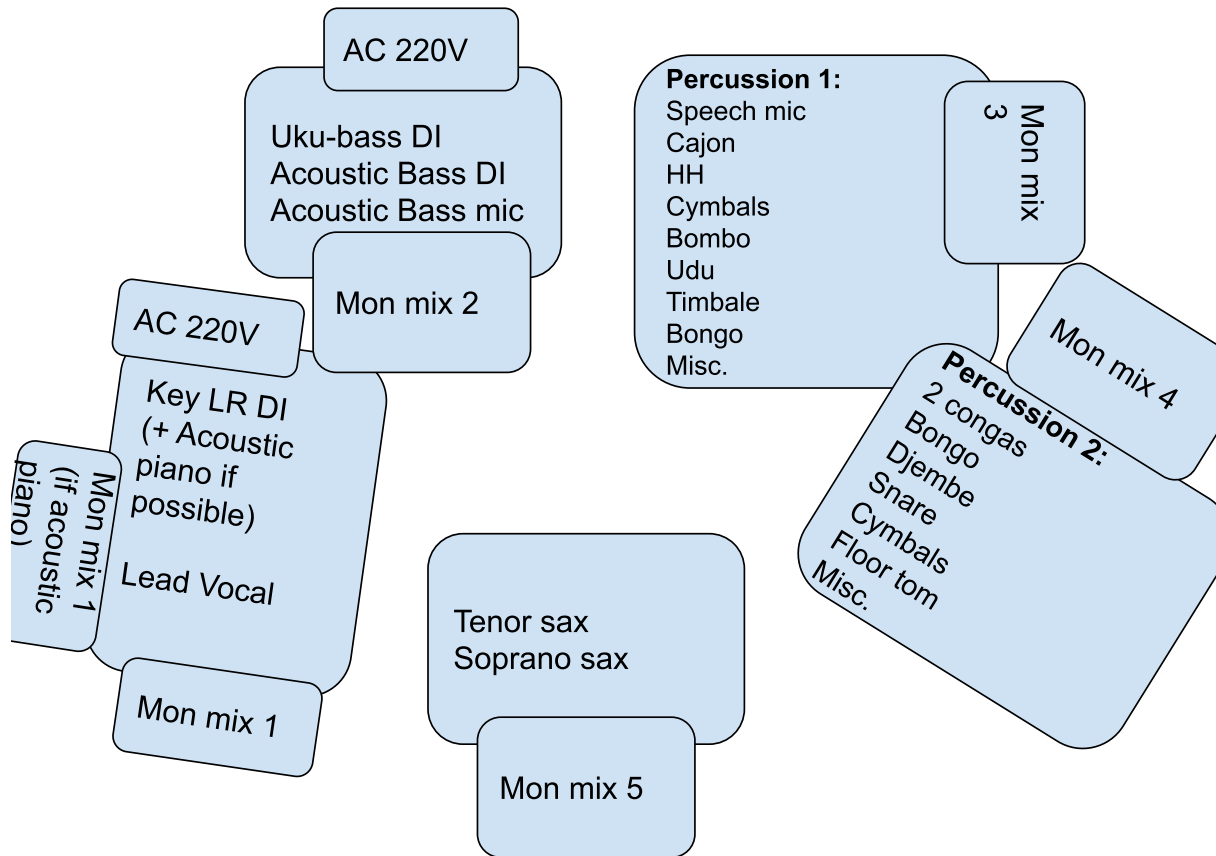

Tech Spec

- contact mikkel@acousticlounge.dk (+45) 51 92 39 85

1- Cajon	7- Conga	13- Uku-bass DI	19- Piano mic L
2- Bombo	8- Tumba	14- Bass DI	20- Piano mic R
3- Udu (clip mic provided by band)	9- Bongo	15- Bass mic	21- Lead Voc
4- Bongo	10- Djembe	16- Sax	22- Speech mic
5- HH	11- Floor tom	17- Key DI L	23-
6- Perc 1 OH	12- Perc 2 OH	18- Key DI R	24-